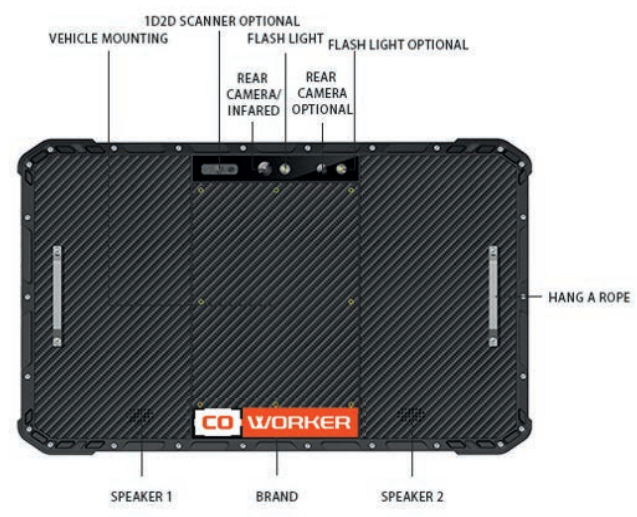

CW-M8**NEW****SERVICES IN FRANCE**

ROBUST AND EFFICIENT - VERSATILE PAR EXCELLENCE

- Processor MT6771-8Core, Cortex-A38 2.0GHZ
- Android 11
- Drop resistant up to 1.2m
- IP68, Tumble test 1000 times x 1m
- Standard battery 10000mAh
- NFC
- 4G LTE multi carrier with GPS

PRODUCT SPECIFICATION

SOFTWARE	Android 11
DURABILITY	26 times all corners and sides with single tablet while operating IP68 Tumble test 1000 times x 1m Steel ball test (50cm drop on screen)
CPU	MT6771-8Core, Cortex-A38 2.0GHZ
RAM	6GB
STORAGE	128GB
DISPLAY	8" HD 1200*1920 Sunlight readable, 550 nits
AUDIO	1 digital microphone 1 integrated speaker
ENTRY	Capacitive screen multi-touch 10 points
INTERFACES	USB 2.0 Port, Type C (OTG) Audio Jack 3.5mm SIM card location Micro SD: max 512 GB card location
CAMERAS	Front camera 5MP Rear camera 13MP, auto focus, flash

WIRELESS	4G LTE module GSM function GPS / Glonass / Beidou Double WIFI 802.11(a/b/g/n/ac) Bluetooth® 4.2
POWER SUPPLY	Standard Battery : 3.8V, 10000mAh
SECURITY	NFC Barcode scanner (optional) Fingerprint (optional)
SENSORS	9 Axis MEMS sensors (accelerometer, compass, gyroscope) Ambient light sensor Proximity sensor
DIMENSIONS	246 mm x 148 mm x 17 mm
WEIGHT	730 g
ACCESSORIES	Additional suitcase grip Car adapter Additional AC adapter